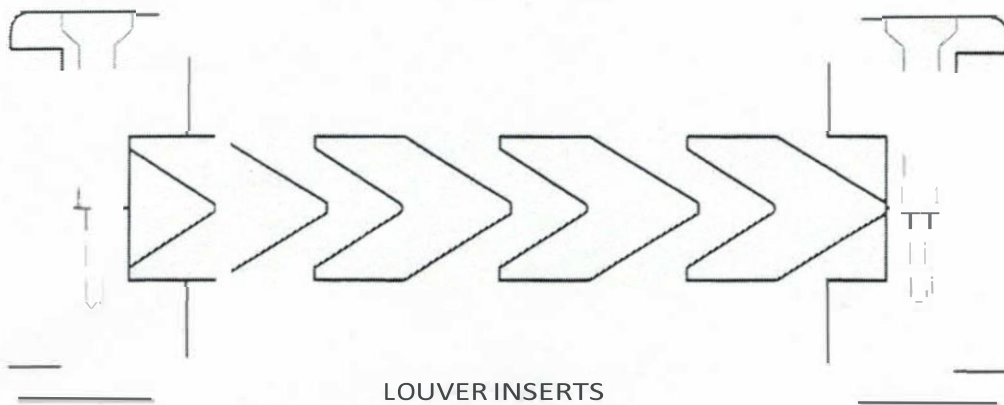

### Product Features:

Use: For use in FD 1/3 Hour Fire Doors

Species

Available: Birch, Cherry, Mahogany, Maple, Red Oak

Sizes: Various sizes available in full-inch increments

Listed: WHI

Glass Size: Glass should be cut 1/8" less in length and width than wood beaded lite size ordered.