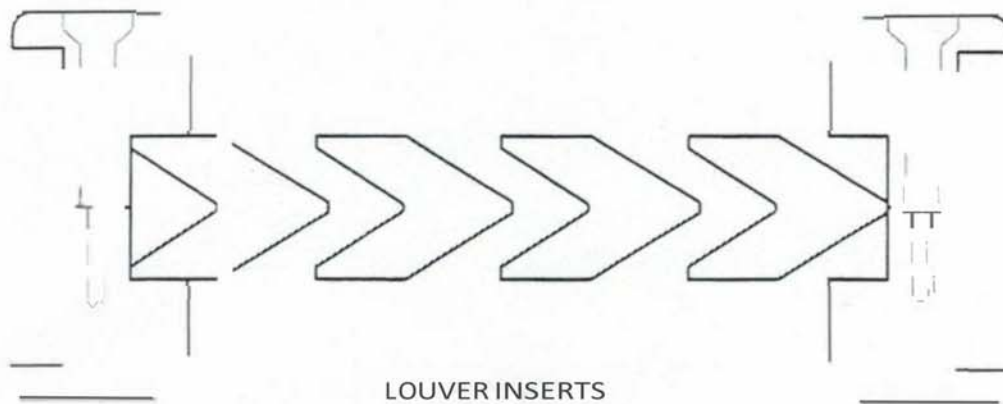

Wood Lite Beading

3/8" Flush Bead

1/2" Full-lipped Bead

1/2" Flush Bead

Product Features:

Use: For use in FD 1/3 Hour Fire Doors

Species

Available: Birch, Cherry, Mahogany, Maple, Red Oak

Sizes: Various sizes available in full-inch increments

Listed : WHI

Glass Size: Glass should be cut 1/8" less in length and width than wood beaded lite size ordered.

LOUVER INSERTS